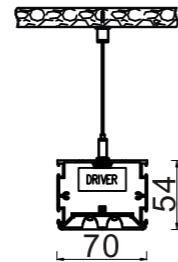

TLI-PL7054

Size

Product Specifications

Product model	Size	Color temperature	Power	Input voltage
TLI-PL7054-06-20W	L600×W70×H54mm	3000K/4000K/6000K	20W	AC100-277V
TLI-PL7054-12-40W	L1196×W70×H54mm		40W	
TLI-PL7054-18-60W	L1790×W70×H54mm		60W	AC200-240V
TLI-PL7054-24-80W	L2386×W70×H54mm		80W	

Photometrics

STRAIGHT & CORNER JOINS

This extrusion can be joined in linear or 90 degree accessories. Giving you flexibility in all applications.