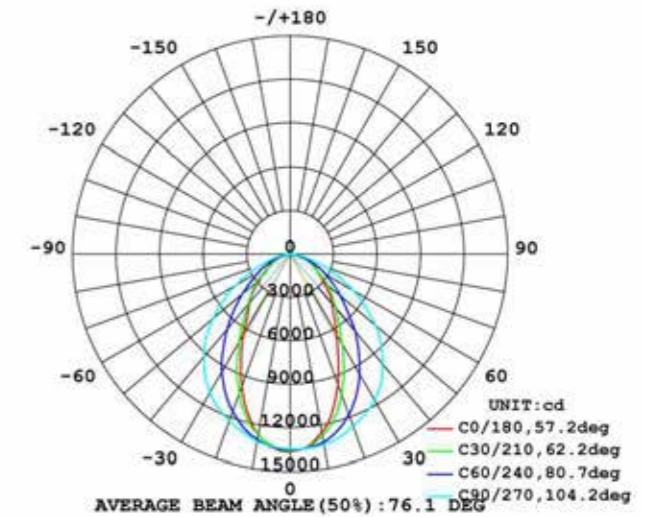

TLI-PL7054

Size

Product Specifications

Product model	Size	Color temperature	Power	Input voltage
TLI-PL7054-06-20W	L600×W70×H54mm	3000K/4000K/6000K	20W	AC100-277V
TLI-PL7054-12-40W	L1196×W70×H54mm		40W	
TLI-PL7054-18-60W	L1790×W70×H54mm		60W	AC200-240V
TLI-PL7054-24-80W	L2386×W70×H54mm		80W	

Photometrics

STRAIGHT & CORNER JOINS

This extrusion can be joined in linear or 90 degree accessories. Giving you flexibility in all applications.